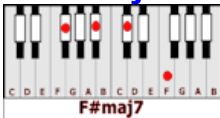

Fmaj7 = xx321o

F#maj7