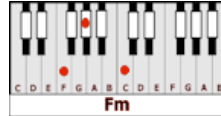

Em = o22ooo

Fm